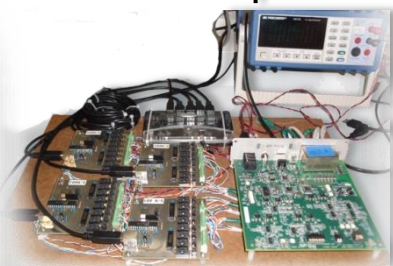

## CUSTOM TEST FIXTURES

301-540-9913

Portable Field Test Fixtures

Benchtop Test Fixtures

Low Volume Test Fixtures

High Volume Test Fixtures