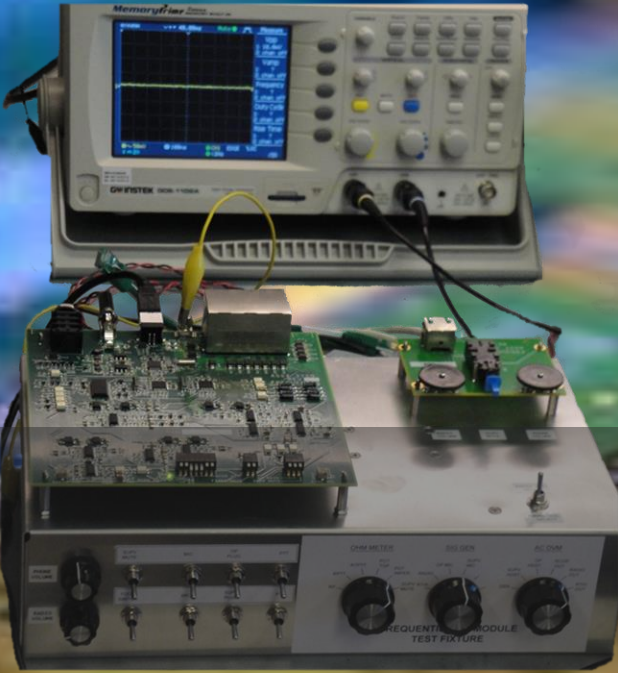

When it's time to make it happen...

contact the experts in

CUSTOM TEST FIXTURES

301-540-9913

Portable Field Test Fixtures

Benchtop Test Fixtures

Low Volume Test Fixtures

High Volume Test Fixtures